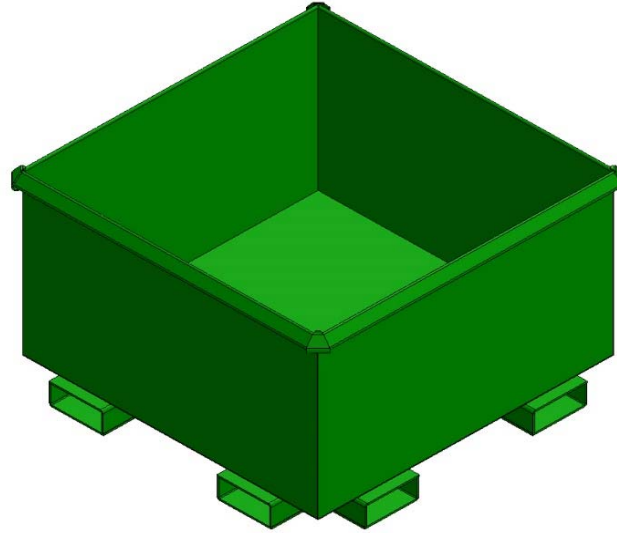

## RTB-RUG-270 (RUGGED ROTATOR BOX) 4000 LBS

MODEL #	L	W	H	WEIGHT
RTB-RUG-270	47"	47"	28 1/4"	350 LBS

### 1 YARD VOLUME CAPACITY

The Rugged Rotator Box is designed for the collection and storage of bulk and scrap material. This box can be dumped using a forklift equipped with a rotational fork attachment. The standard model is made of all welded carbon steel with drain plug and 4-way fork entry.

- 10 GAUGE STEEL BOTTOM WITH DRAIN AND PLUG, 10 GAUGE STEEL FORMED SIDES. BOX TUBE FORK OPENINGS FOR SUPERIOR STRENGTH WITH SKID PLATES.
- 4000 LBS. MAX LOAD CAPACITY.
- BRIGHT SAFETY GREEN ENAMEL PAINT (OPTIONAL COLORS AVAILABLE).
- STACKABLE (3 EMPTY BOXES HIGH RECOMMENDED).
- OPTIONS: STEEL HINGED COVER, STEEL REMOVABLE COVER, CASTERS, CRANE EYES, TARPS.
- CUSTOM SIZES ARE AVAILABLE UPON REQUEST.