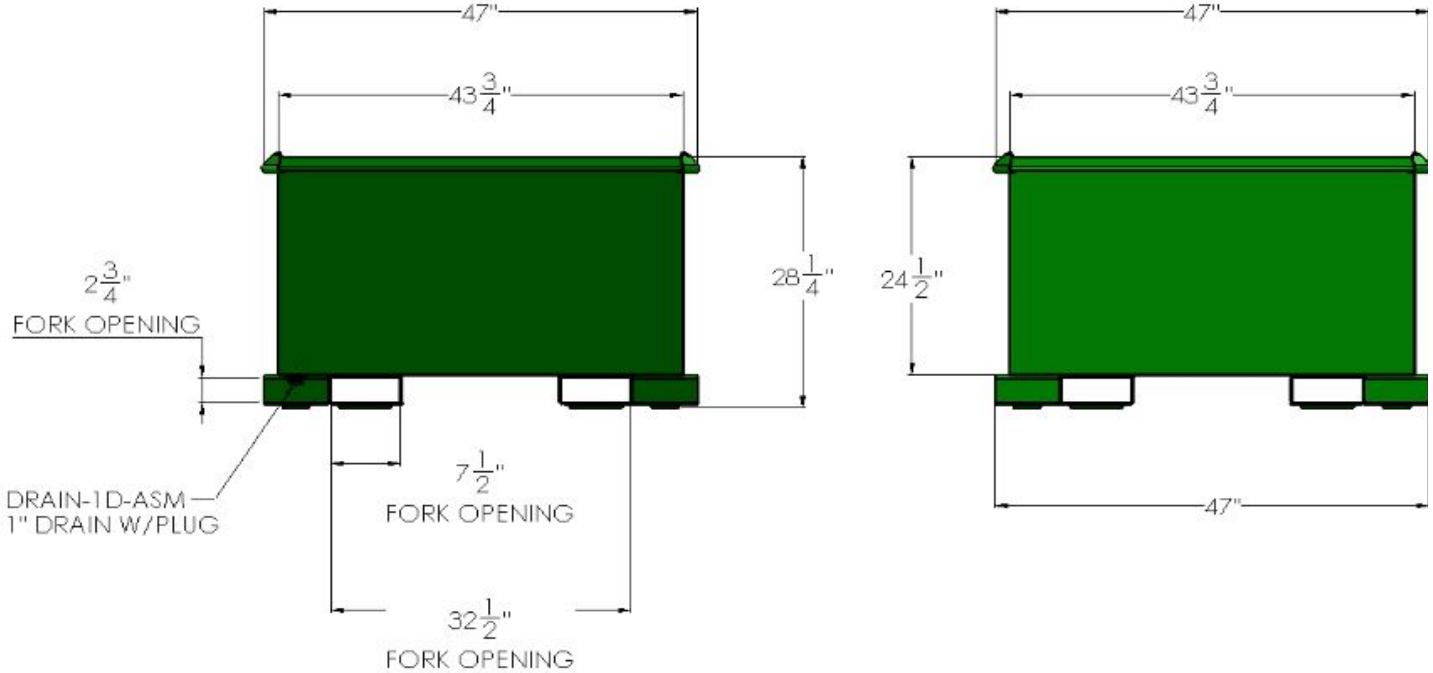

## RTB-RUG-270 (RUGGED ROTATOR BOX) 4000 LBS

MODEL #	L	W	H	WEIGHT
RTB-RUG-270	47"	47"	28 1/4"	350 LBS

### 1 YARD VOLUME CAPACITY

The Rugged Rotator Box is designed for the collection and storage of bulk and scrap material. This box can be dumped using a forklift equipped with a rotational fork attachment. The standard model is made of all welded carbon steel with drain plug and 4-way fork entry.

- 10 GAUGE STEEL BOTTOM WITH DRAIN AND PLUG, 10 GAUGE STEEL FORMED SIDES. BOX TUBE FORK OPENINGS FOR SUPERIOR STRENGTH WITH SKID PLATES.
- 4000 LBS. MAX LOAD CAPACITY.
- BRIGHT SAFETY GREEN ENAMEL PAINT (OPTIONAL COLORS AVAILABLE).
- STACKABLE (3 EMPTY BOXES HIGH RECOMMENDED).
- OPTIONS: STEEL HINGED COVER, STEEL REMOVABLE COVER, CASTERS, CRANE EYES, TARPS.
- CUSTOM SIZES ARE AVAILABLE UPON REQUEST.